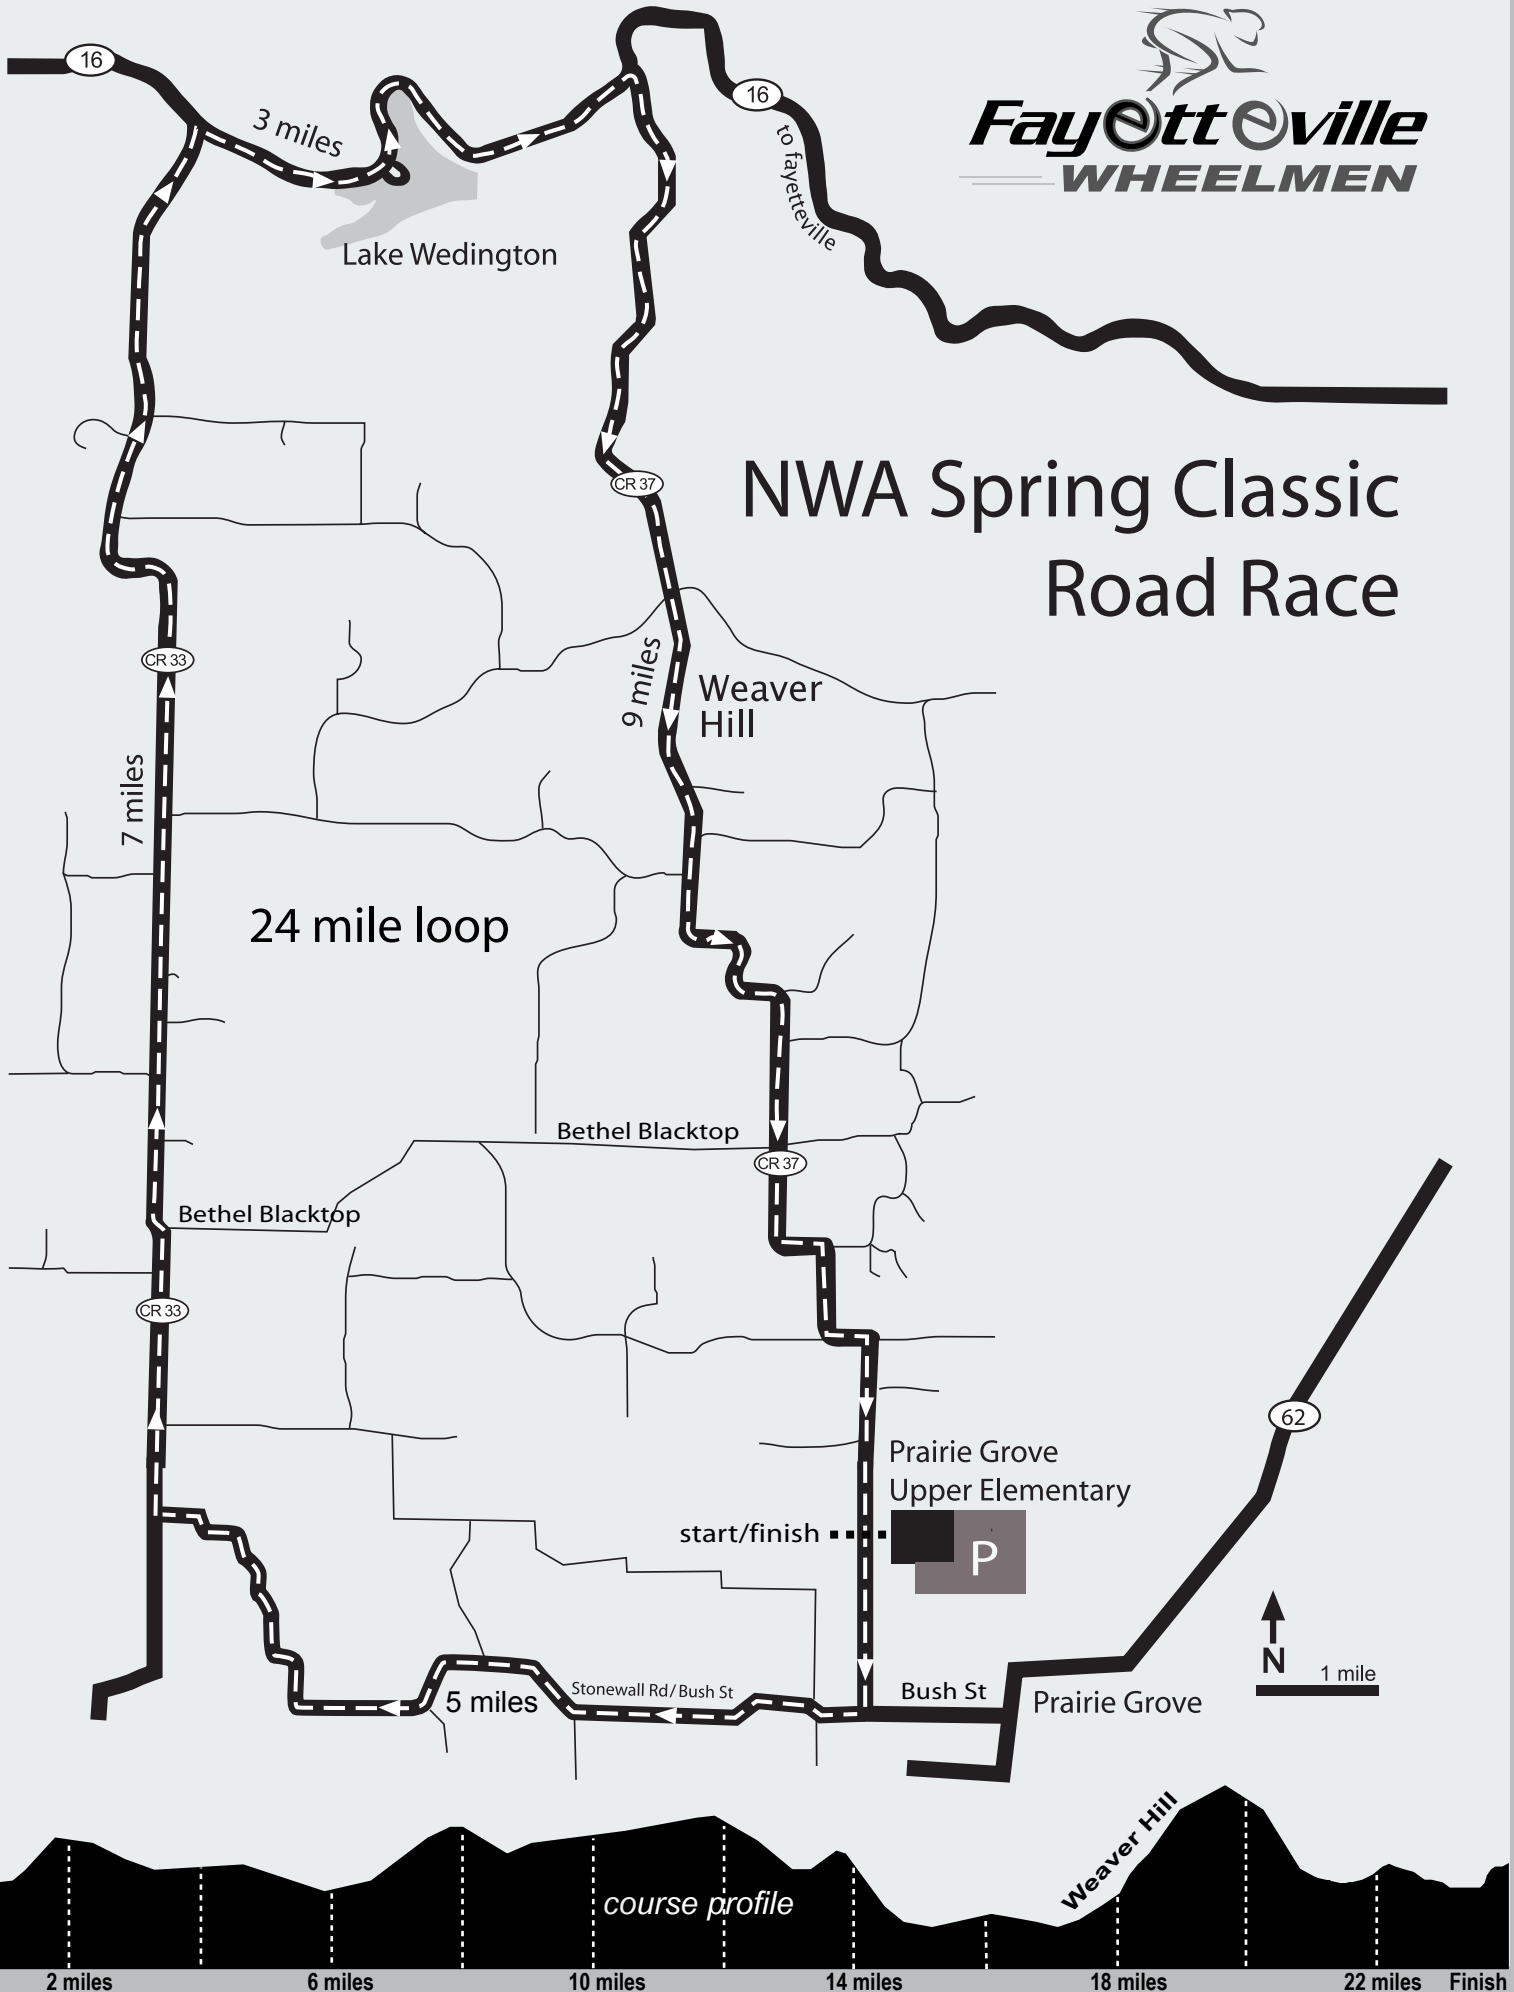

NWA Spring Classic Road Race

Start 2 miles 6 miles 10 miles 14 miles 18 miles 22 miles Finish